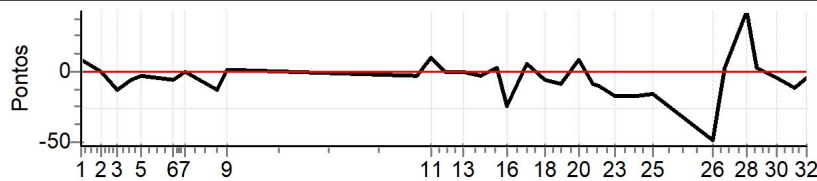

PC	Tp	Trc	DistPC	Ideal	Passagem	Pen	Erro	Pontos	NoPC	AtePC
N u m	9	9 / Rafael Cardoso / Gabriel Zanoni								
		Cat / NL / Largada GRADUADO / 9 / 22:09:00								
		Porto Alegre PAJERO								
PC	Tp	Trc	DistPC	Ideal	Passagem	Pen	Erro	Pontos	NoPC	AtePC
1	Tmp	3	0.355	22:19:45.5	22:19:46.44	0	0.9s	+9	2°	2°
2	Tmp	5	0.859	22:20:41.0	22:20:41.13	0	0.1s	+1	1°	1°
3	Tmp	6	1.365	22:21:29.0	22:21:27.81	0	1.2s	-12	2°	2°
4	Tmp	7	1.830	22:22:12.4	22:22:11.87	0	0.5s	-5	2°	2°
5	Tmp	8	2.132	22:22:41.9	22:22:41.62	0	0.3s	-3	1°	2°
6	Tmp	11	2.820	22:24:13.2	22:24:12.74	0	0.5s	-5	1°	2°
7	Tmp	12	3.083	22:24:46.0	22:24:46.10	0	0.1s	+1	1°	2°
8	Tmp	15	3.901	22:26:20.5	22:26:19.18	0	1.3s	-13	1°	2°
9	Tmp	16	4.215	22:26:49.8	22:26:50.01	0	0.2s	+2	1°	1°
10	Tmp	24	0.363	22:35:59.6	22:35:59.28	0	0.3s	-3	1°	1°
11	Tmp	25	0.770	22:36:41.3	22:36:42.25	0	1.0s	+10	2°	1°
12	Tmp	26	1.178	22:37:21.2	22:37:21.20	0	0.0s	0	2°	1°
13	Tmp	27	1.778	22:38:15.4	22:38:15.47	0	0.1s	+1	1°	1°
14	Tmp	28	2.330	22:39:05.3	22:39:05.13	0	0.2s	-2	2°	1°
15	Tmp	28	2.843	22:39:52.6	22:39:52.97	0	0.4s	+4	2°	1°
16	Tmp	28	3.166	22:40:22.4	22:40:19.95	0	2.5s	[-25]	2°	1°
17	Tmp	31	3.663	22:41:19.5	22:41:20.10	0	0.6s	+6	1°	1°
18	Tmp	32	4.280	22:42:13.0	22:42:12.36	0	0.6s	-6	1°	1°
19	Tmp	33	4.906	22:43:02.1	22:43:01.19	0	0.9s	-9	2°	1°
20	Tmp	37	0.295	22:43:54.8	22:43:55.66	0	0.9s	+9	1°	1°
21	Tmp	38	0.753	22:44:35.7	22:44:34.77	0	0.9s	-9	2°	1°
22	Tmp	38	0.845	22:44:51.5	22:44:50.54	0	1.0s	-10	2°	1°
23	Tmp	39	1.096	22:45:35.4	22:45:33.70	0	1.7s	[-17]	1°	1°
24	Tmp	40	1.626	22:46:40.4	22:46:38.68	0	1.7s	-17	2°	1°
25	Tmp	41	2.119	22:47:30.3	22:47:28.69	0	1.6s	-16	1°	1°
26	Tmp	46	3.354	22:50:23.8	22:50:18.93	0	4.9s	-49	1°	1°
27	Tmp	47	3.626	22:50:55.3	22:50:55.70	0	0.4s	+4	1°	1°
28	Tmp	50	4.194	22:52:00.0	22:52:04.41	0	4.4s	[+44]	1°	1°
29	Tmp	51	4.450	22:52:30.0	22:52:30.29	0	0.3s	+3	1°	1°
30	Tmp	51	4.995	22:53:29.5	22:53:29.13	0	0.4s	-4	1°	1°
31	Tmp	52	0.292	22:54:22.9	22:54:21.85	0	1.1s	-11	1°	1°
32	Tmp	54	0.516	22:54:55.0	22:54:54.63	0	0.4s	-4	1°	1°
Num	9	Pen	0	PCZ	1	Total PP	228	Col. Final	1°