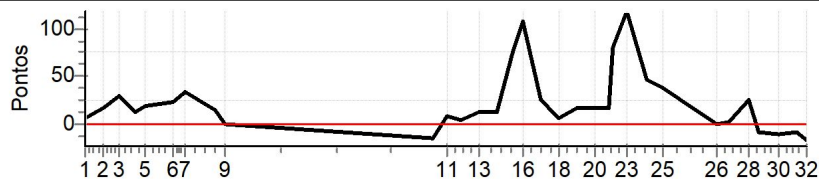

PC	Tp	Trc	DistPC	Ideal	Passagem	Pen	Erro	Pontos	NoPC	AtePC
N u m	2	2 / Fabio Torcato / Lorenzo Torcato								
		Cat / NL / Largada UTV / 2 / 22:02:00								
		Porto Alegre POLARIS 1000								
PC	Tp	Trc	DistPC	Ideal	Passagem	Pen	Erro	Pontos	NoPC	AtePC
1	Tmp	3	0.355	22:12:37.5	22:12:38.23	0	0.7s	+7	2°	1°
2	Tmp	5	0.859	22:13:24.4	22:13:26.17	0	1.8s	+18	2°	1°
3	Tmp	6	1.365	22:14:05.8	22:14:08.78	0	3.0s	[+30]	2°	2°
4	Tmp	7	1.830	22:14:43.3	22:14:44.49	0	1.2s	+12	3°	2°
5	Tmp	8	2.132	22:15:08.7	22:15:10.65	0	2.0s	+20	2°	2°
6	Tmp	11	2.820	22:16:23.1	22:16:25.44	0	2.3s	+23	2°	2°
7	Tmp	12	3.083	22:16:50.2	22:16:53.46	0	3.3s	+33	2°	2°
8	Tmp	15	3.901	22:18:09.3	22:18:10.65	0	1.4s	+14	1°	2°
9	Tmp	16	4.215	22:18:34.6	22:18:34.46	0	0.1s	-1	2°	2°
10	Tmp	24	0.363	22:27:24.5	22:27:23.14	0	1.4s	-14	3°	2°
11	Tmp	25	0.770	22:28:00.1	22:28:00.95	0	0.9s	+9	2°	2°
12	Tmp	26	1.178	22:28:34.4	22:28:34.83	0	0.4s	+4	2°	2°
13	Tmp	27	1.778	22:29:21.4	22:29:22.65	0	1.3s	+13	3°	2°
14	Tmp	28	2.330	22:30:04.8	22:30:06.13	0	1.3s	+13	2°	2°
15	Tmp	28	2.843	22:30:45.8	22:30:53.50	0	7.7s	+77	3°	2°
16	Tmp	28	3.166	22:31:11.7	22:31:22.53	0	10.8s	+108	3°	2°
17	Tmp	31	3.663	22:31:59.4	22:32:02.04	0	2.6s	[+26]	2°	2°
18	Tmp	32	4.280	22:32:46.0	22:32:46.72	0	0.7s	+7	2°	2°
19	Tmp	33	4.906	22:33:29.4	22:33:31.17	0	1.8s	+18	2°	2°
20	Tmp	37	0.295	22:34:14.2	22:34:16.00	0	1.8s	+18	2°	2°
21	Tmp	38	0.753	22:34:49.4	22:34:51.23	0	1.8s	+18	1°	2°
22	Tmp	38	0.845	22:35:01.7	22:35:09.81	0	8.1s	+81	2°	2°
23	Tmp	39	1.096	22:35:35.7	22:35:47.57	0	11.9s	[+119]	2°	2°
24	Tmp	40	1.626	22:36:28.8	22:36:33.47	0	4.7s	+47	2°	2°
25	Tmp	41	2.119	22:37:11.5	22:37:15.38	0	3.9s	+39	2°	2°
26	Tmp	46	3.354	22:39:28.9	22:39:28.78	0	0.1s	-1	1°	2°
27	Tmp	47	3.626	22:39:55.3	22:39:55.61	0	0.3s	+3	1°	2°
28	Tmp	50	4.194	22:40:49.5	22:40:51.96	0	2.5s	+25	2°	2°
29	Tmp	51	4.450	22:41:14.6	22:41:13.77	0	0.8s	-8	1°	2°
30	Tmp	51	4.995	22:42:04.9	22:42:03.86	0	1.0s	-10	1°	2°
31	Tmp	52	0.292	22:42:50.4	22:42:49.46	0	0.9s	-9	1°	2°
32	Tmp	54	0.516	22:43:16.1	22:43:14.36	0	1.7s	-17	2°	2°
Num	2	Pen	0	PCZ	0	Total PP	667	Col. Final	2°