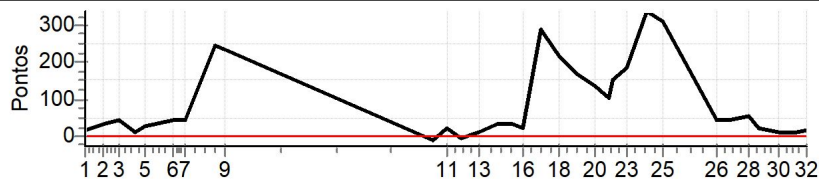

PC	Tp	Trc	DistPC	Ideal	Passagem	Pen	Erro	Pontos	NoPC	AtePC
N u m	1	1 / Leandro Barazetti / Marcos Marchioro								
		Cat / NL / Largada UTV / 1 / 22:01:00								
		Francisco Beltrao				MAVERICK X3				
PC	Tp	Trc	DistPC	Ideal	Passagem	Pen	Erro	Pontos	NoPC	AtePC
1	Tmp	3	0.355	22:11:37.5	22:11:39.11	0	1.6s	+16	3°	2°
2	Tmp	5	0.859	22:12:24.4	22:12:27.68	0	3.3s	+33	3°	3°
3	Tmp	6	1.365	22:13:05.8	22:13:10.02	0	4.2s	+42	3°	3°
4	Tmp	7	1.830	22:13:43.3	22:13:44.20	0	0.9s	+9	2°	3°
5	Tmp	8	2.132	22:14:08.7	22:14:11.18	0	2.5s	[+25]	3°	3°
6	Tmp	11	2.820	22:15:23.1	22:15:27.23	0	4.1s	+41	3°	3°
7	Tmp	12	3.083	22:15:50.2	22:15:54.31	0	4.1s	+41	3°	3°
8	Tmp	15	3.901	22:17:09.3	22:17:33.48	0	24.2s	+242	3°	3°
9	Tmp	16	4.215	22:17:34.6	22:17:57.65	0	23.1s	+231	3°	3°
10	Tmp	24	0.363	22:26:24.5	22:26:23.36	0	1.1s	-11	1°	3°
11	Tmp	25	0.770	22:27:00.1	22:27:02.06	0	2.0s	+20	3°	3°
12	Tmp	26	1.178	22:27:34.4	22:27:34.04	0	0.4s	-4	3°	3°
13	Tmp	27	1.778	22:28:21.4	22:28:22.25	0	0.9s	+9	2°	3°
14	Tmp	28	2.330	22:29:04.8	22:29:08.05	0	3.3s	+33	3°	3°
15	Tmp	28	2.843	22:29:45.8	22:29:49.28	0	3.5s	+35	2°	3°
16	Tmp	28	3.166	22:30:11.7	22:30:13.77	0	2.1s	+21	1°	3°
17	Tmp	31	3.663	22:30:59.4	22:31:28.42	0	29.0s	+290	3°	3°
18	Tmp	32	4.280	22:31:46.0	22:32:07.99	0	22.0s	+220	3°	3°
19	Tmp	33	4.906	22:32:29.4	22:32:46.38	0	17.0s	+170	3°	3°
20	Tmp	37	0.295	22:33:14.2	22:33:27.94	0	13.7s	+137	3°	3°
21	Tmp	38	0.753	22:33:49.4	22:33:59.76	0	10.4s	+104	3°	3°
22	Tmp	38	0.845	22:34:01.7	22:34:16.96	0	15.3s	+153	3°	3°
23	Tmp	39	1.096	22:34:35.7	22:34:54.09	0	18.4s	+184	3°	3°
24	Tmp	40	1.626	22:35:28.8	22:36:02.49	0	33.7s	[+337]	3°	3°
25	Tmp	41	2.119	22:36:11.5	22:36:42.47	0	31.0s	+310	3°	3°
26	Tmp	46	3.354	22:38:28.9	22:38:32.96	0	4.1s	+41	2°	3°
27	Tmp	47	3.626	22:38:55.3	22:38:59.74	0	4.4s	+44	3°	3°
28	Tmp	50	4.194	22:39:49.5	22:39:54.73	0	5.2s	+52	3°	3°
29	Tmp	51	4.450	22:40:14.6	22:40:16.97	0	2.4s	[+24]	3°	3°
30	Tmp	51	4.995	22:41:04.9	22:41:06.19	0	1.3s	+13	2°	3°
31	Tmp	52	0.292	22:41:50.4	22:41:51.67	0	1.3s	+13	2°	3°
32	Tmp	54	0.516	22:42:16.1	22:42:17.64	0	1.5s	+15	1°	3°
Num	1	Pen	0	PCZ	0	Total PP	2534	Col. Final	3°	