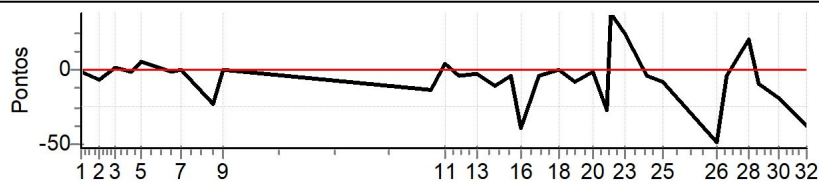

PC	Tp	Trc	DistPC	Ideal	Passagem	Pen	Erro	Pontos	NoPC	AtePC
N u m	3	3 / Roberto Keller / Marcelo Ritter								
		Cat / NL / Largada UTV / 3 / 22:03:00								
		Santa Cruz do Sul				MAVERICK TURBO				
PC	Tp	Trc	DistPC	Ideal	Passagem	Pen	Erro	Pontos	NoPC	AtePC
1	Tmp	3	0.355	22:13:37.5	22:13:37.31	0	0.2s	-2	1°	3°
2	Tmp	5	0.859	22:14:24.4	22:14:23.59	0	0.8s	-8	1°	2°
3	Tmp	6	1.365	22:15:05.8	22:15:05.90	0	0.1s	+1	1°	1°
4	Tmp	7	1.830	22:15:43.3	22:15:43.08	0	0.2s	-2	1°	1°
5	Tmp	8	2.132	22:16:08.7	22:16:09.15	0	0.5s	+5	1°	1°
6	Tmp	11	2.820	22:17:23.1	22:17:22.92	0	0.2s	-2	1°	1°
7	Tmp	12	3.083	22:17:50.2	22:17:50.18	0	0.0s	0	1°	1°
8	Tmp	15	3.901	22:19:09.3	22:19:06.89	0	2.4s	[-24]	2°	1°
9	Tmp	16	4.215	22:19:34.6	22:19:34.54	0	0.1s	-1	1°	1°
10	Tmp	24	0.363	22:28:24.5	22:28:23.15	0	1.4s	-14	2°	1°
11	Tmp	25	0.770	22:29:00.1	22:29:00.50	0	0.4s	+4	1°	1°
12	Tmp	26	1.178	22:29:34.4	22:29:34.04	0	0.4s	-4	1°	1°
13	Tmp	27	1.778	22:30:21.4	22:30:21.12	0	0.3s	-3	1°	1°
14	Tmp	28	2.330	22:31:04.8	22:31:03.68	0	1.1s	-11	1°	1°
15	Tmp	28	2.843	22:31:45.8	22:31:45.34	0	0.5s	-5	1°	1°
16	Tmp	28	3.166	22:32:11.7	22:32:07.73	0	4.0s	-40	2°	1°
17	Tmp	31	3.663	22:32:59.4	22:32:58.86	0	0.5s	-5	1°	1°
18	Tmp	32	4.280	22:33:46.0	22:33:45.89	0	0.1s	-1	1°	1°
19	Tmp	33	4.906	22:34:29.4	22:34:28.48	0	0.9s	-9	1°	1°
20	Tmp	37	0.295	22:35:14.2	22:35:13.99	0	0.2s	-2	1°	1°
21	Tmp	38	0.753	22:35:49.4	22:35:46.66	0	2.7s	[-27]	2°	1°
22	Tmp	38	0.845	22:36:01.7	22:36:05.37	0	3.7s	[+37]	1°	1°
23	Tmp	39	1.096	22:36:35.7	22:36:38.13	0	2.4s	+24	1°	1°
24	Tmp	40	1.626	22:37:28.8	22:37:28.35	0	0.5s	-5	1°	1°
25	Tmp	41	2.119	22:38:11.5	22:38:10.65	0	0.9s	-9	1°	1°
26	Tmp	46	3.354	22:40:28.9	22:40:24.02	0	4.9s	-49	3°	1°
27	Tmp	47	3.626	22:40:55.3	22:40:54.84	0	0.5s	-5	2°	1°
28	Tmp	50	4.194	22:41:49.5	22:41:51.46	0	2.0s	+20	1°	1°
29	Tmp	51	4.450	22:42:14.6	22:42:13.62	0	1.0s	-10	2°	1°
30	Tmp	51	4.995	22:43:04.9	22:43:03.00	0	1.9s	-19	3°	1°
31	Tmp	52	0.292	22:43:50.4	22:43:47.18	0	3.2s	-32	3°	1°
32	Tmp	54	0.516	22:44:16.1	22:44:12.30	0	3.8s	-38	3°	1°
Num	3	Pen	0	PCZ	1	Total PP	330	Col. Final	1°